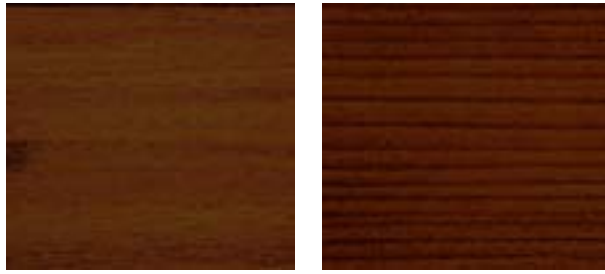

durarail

Powder Coated
Railing & Fencing Systems for
Residential & Commercial
Applications

Premium Wood Grain Finish

Dark Acacia

Dark Ash

Dark Cherry

Dark Fir

Dark Knotty Pine

Dark National
Walnut

Dark Oak

Dark Teak

Dark Walnut

Light Ash

Light Cherry

Light Fir

Light Knotty Pine