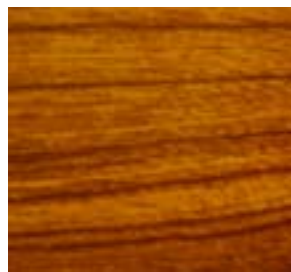

Dark National
Walnut

Dark Oak

Dark Teak

Dark Walnut

Light Ash

Light Cherry

Light Fir

Light Knotty Pine

Light National
Walnut

Light Oak

Light Teak

Mahogany

National Mahogany

Manufactured in
North America

www.durarail.com

*Woodgrain colors/pattern may not be an exact representation.
To see true colors, please see actual material samples under proper lighting conditions.*