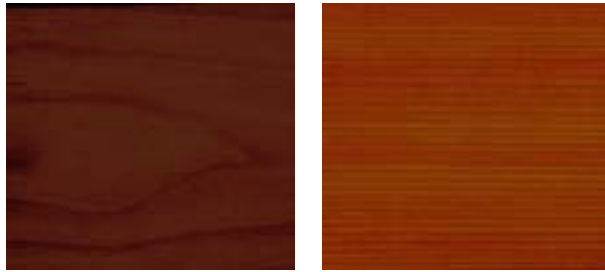

durarail

Powder Coated
Railing & Fencing Systems for
Residential & Commercial
Applications

Premium Wood Grain Finish

Dark Acacia

Dark Ash

Dark Cherry

Dark Fir

Dark Knotty Pine

Dark National
Walnut

Dark Oak

Dark Teak

Dark Walnut

Light Ash

Light Cherry

Light Fir

Light Knotty Pine