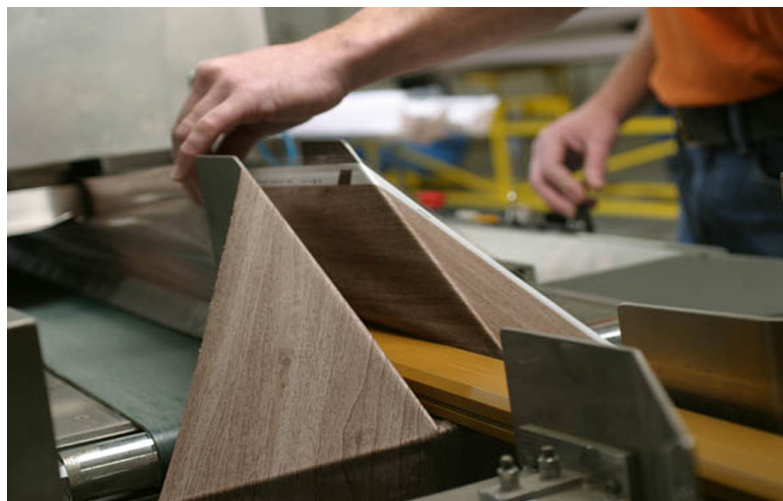

durarail

Powder Coated
Railing & Fencing Systems for
Residential & Commercial
Applications

Premium Wood Grain Finish

**Enjoy The Rich,
Beautiful Look
of Real Wood**

**....With the Low
Maintenance and
Durability of
Aluminum!**

Duradek is proud to announce that we are now offering a wide variety of authentic looking wood finishes on lineal materials, such as Top Rail, Bottom Rail and Post material.

Available in 22 different wood grains, this product is AAMA 2604/2605 certified.

Incorporating a wood finish adds an elegance and sophistication to the interior or exterior of any home.

The natural wood grain looks so realistic that it is regularly mistaken for the real thing but has the added advantages of an aluminum railing system. No more concerns about wood rotting, fading or the constant upkeep of re-staining or re-painting. This product is durable, UV Resistant and virtually maintenance free.