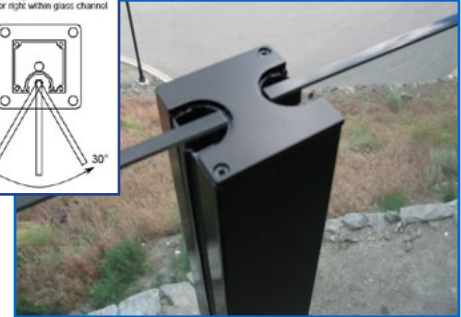

## Panorama Post The Most Versatile Railing You Almost Never Saw

***One affordable, powder-coated durable post...many options!***

- ***Choose Your Angle:*** Rounded glass channels allow for a 60° angle variance so you can adjust to the shape to virtually any space. Even if you need to “bend” your glass around a corner...no problem!
- ***Choose Your Mounting Style:*** traditional surface mount or fascia mount, the choice is yours for the best match to your decking system.
- ***Choose Your Glass Style:*** the tempered glass panels can be clear for view-through railings, frosted for privacy, or any combination of both.
- ***Choose Your Height:*** whether you want your glass at post height, just proud of the post for added decor, or extended height to provide a wind or privacy screen; Panorama Post enhances your environment.