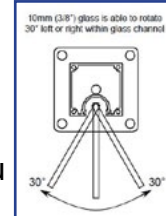

## Panorama Post The Most Versatile Railing You Almost Never Saw

***One affordable, powder-coated durable post...many options!***

- ***Choose Your Angle:*** Rounded glass channels allow for a 60° angle variance so you can adjust to the shape to virtually any space. Even if you need to “bend” your glass around a corner...no problem!
- ***Choose Your Mounting Style:*** traditional surface mount or fascia mount, the choice is yours for the best match to your decking system.
- ***Choose Your Glass Style:*** the tempered glass panels can be clear for view-through railings, frosted for privacy, or any combination of both.
- ***Choose Your Height:*** whether you want your glass at post height, just proud of the post for added decor, or extended height to provide a wind or privacy screen; Panorama Post enhances your environment.